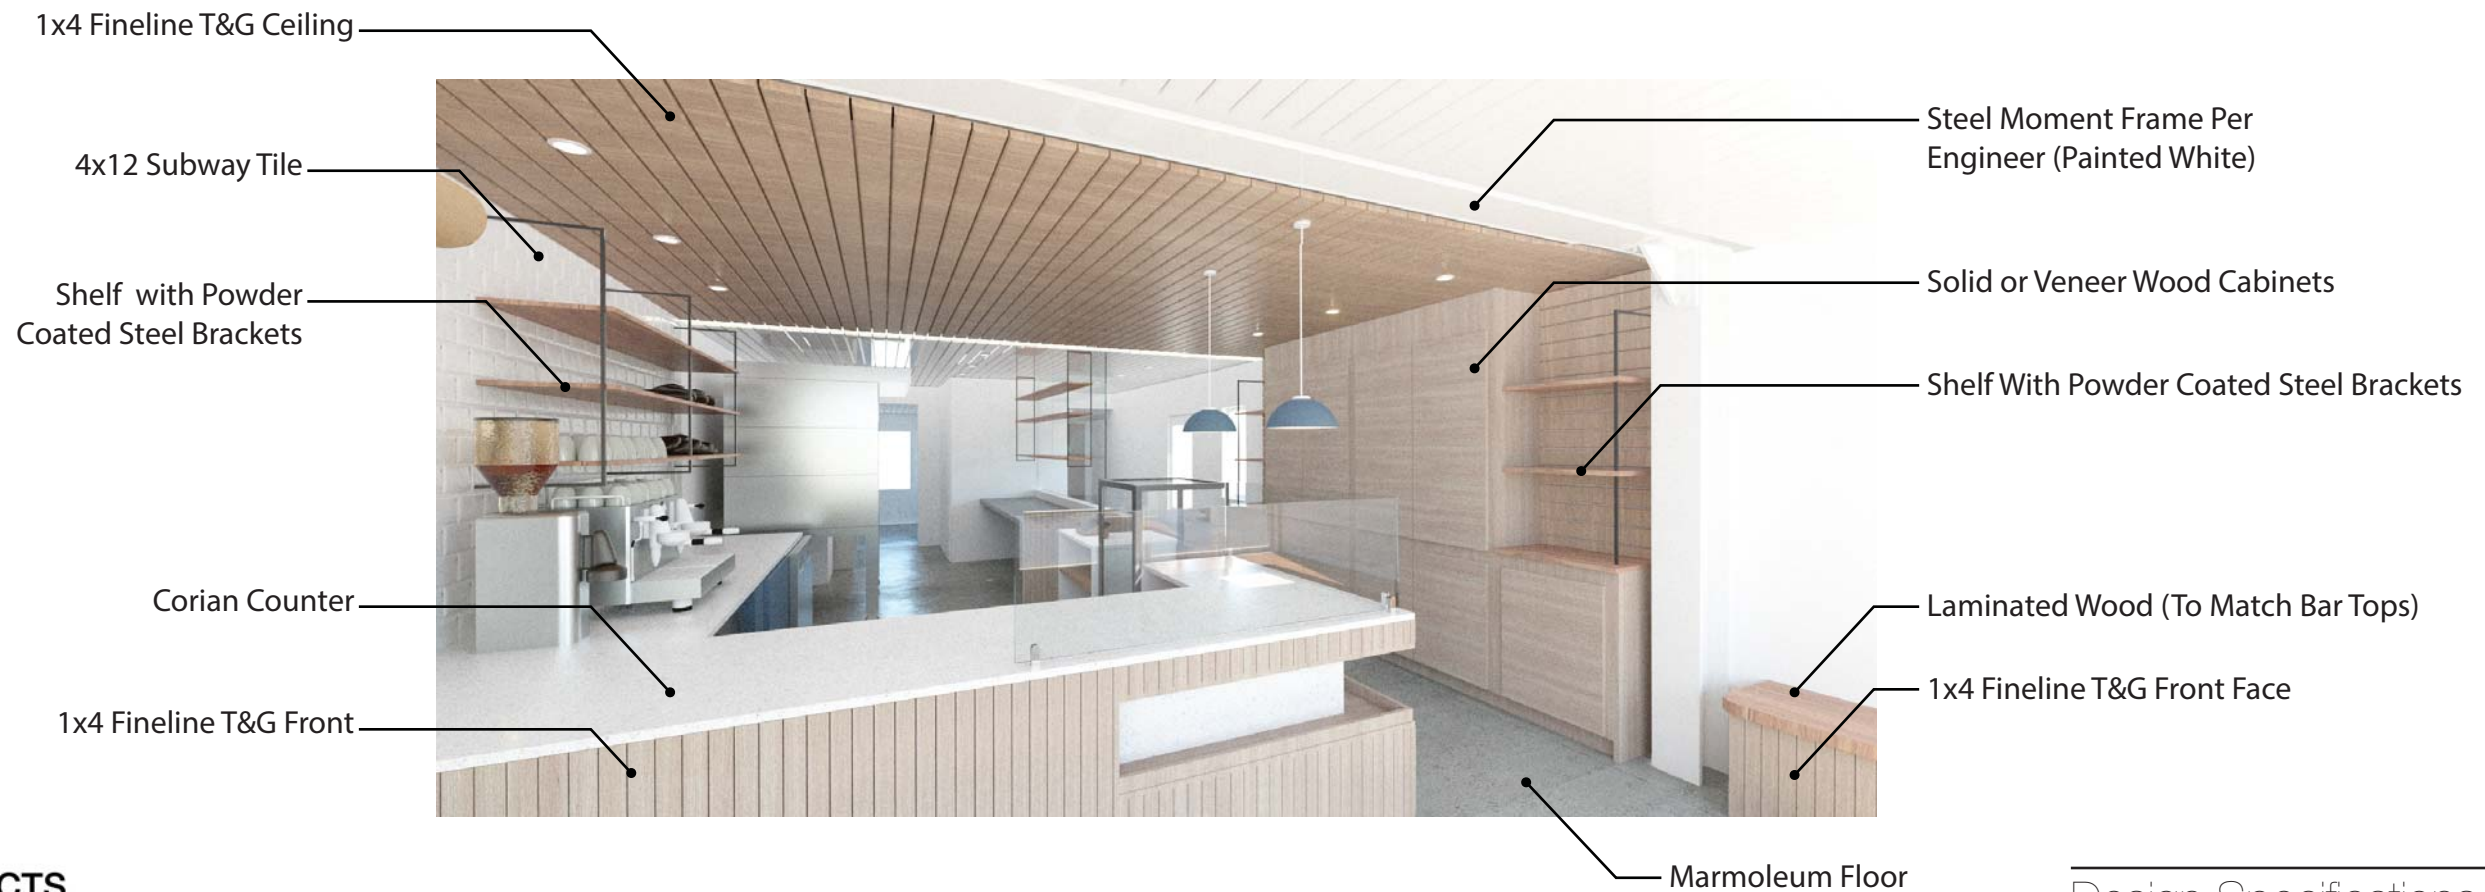

Cascadia Bakery

2335 Clarke Street, Port Moody

Cascadia Bakery

2335 Clarke Street, Port Moody